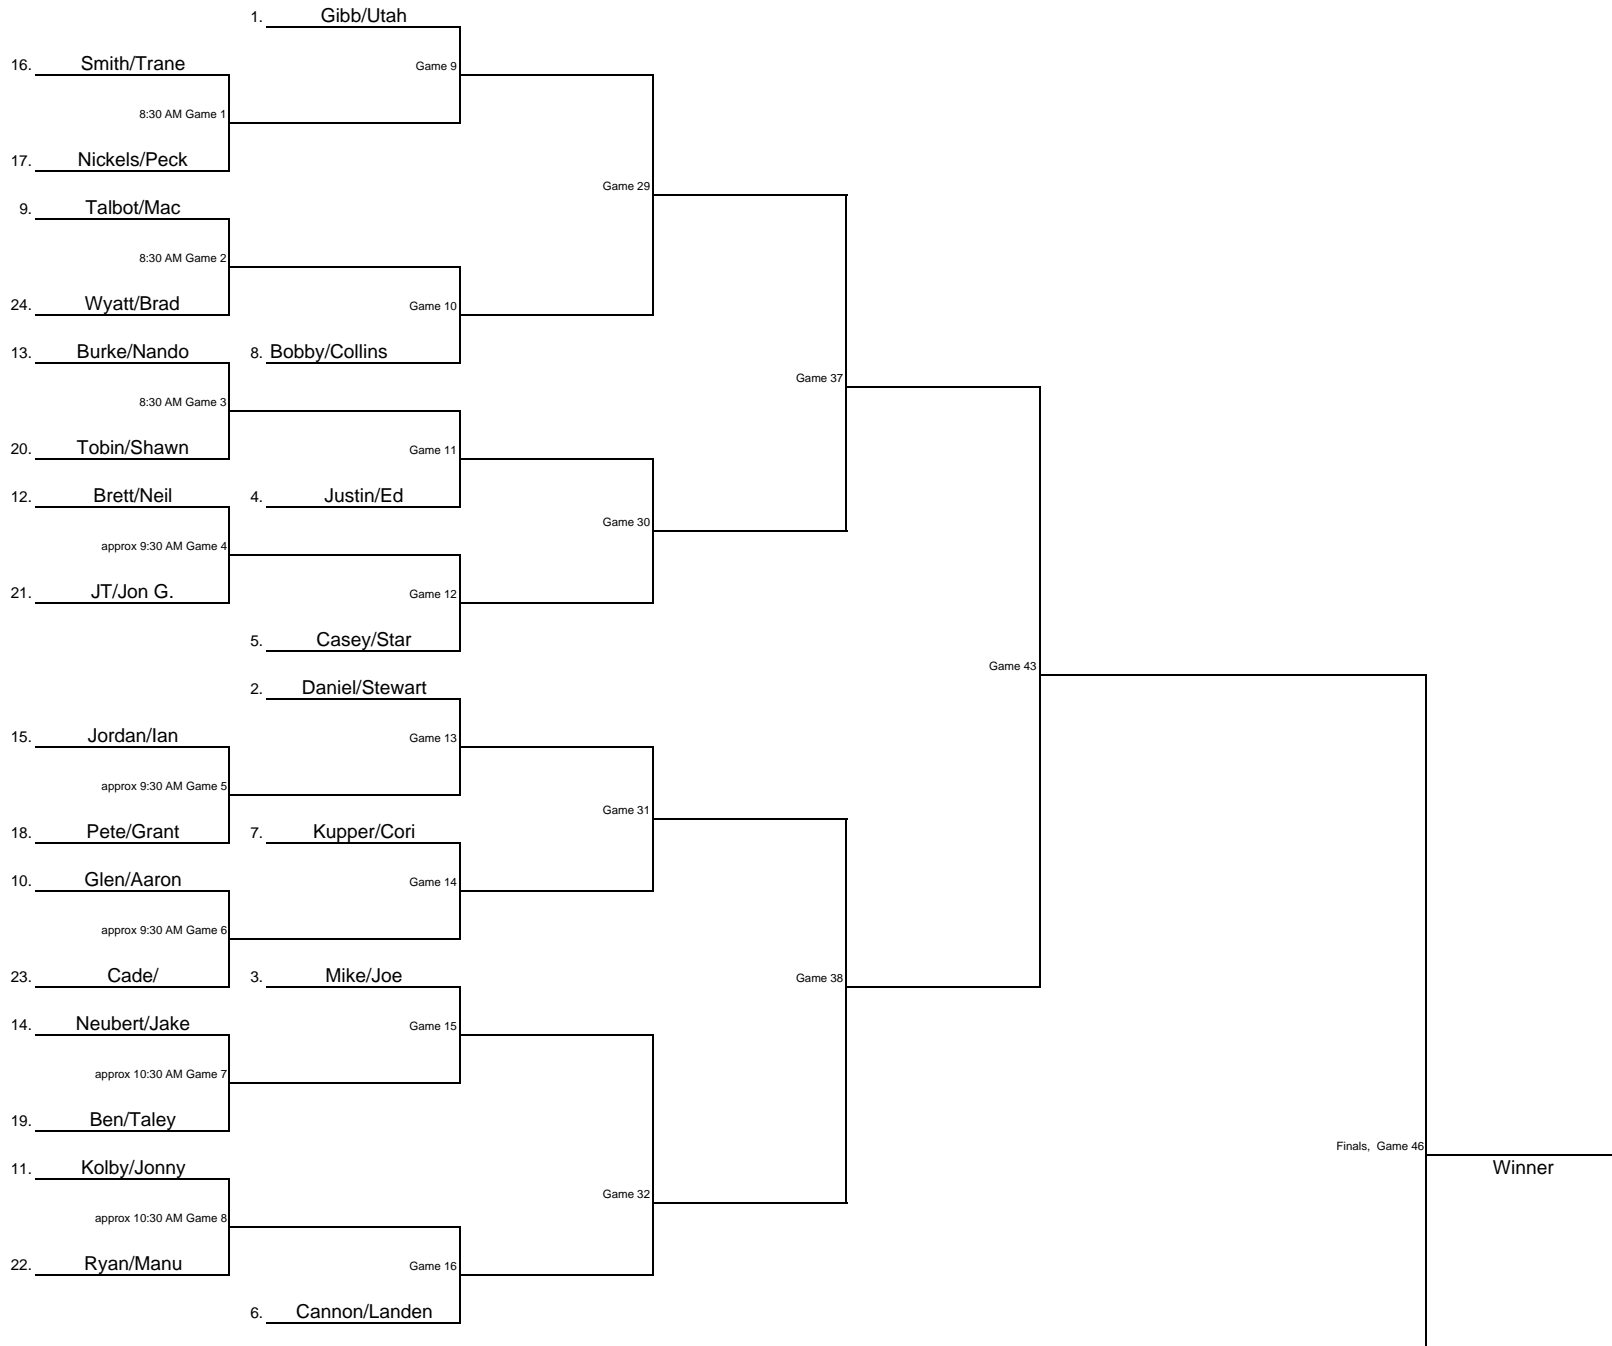

24 Team Double Elimination Format

Winner's Bracket

# Loser's Bracket